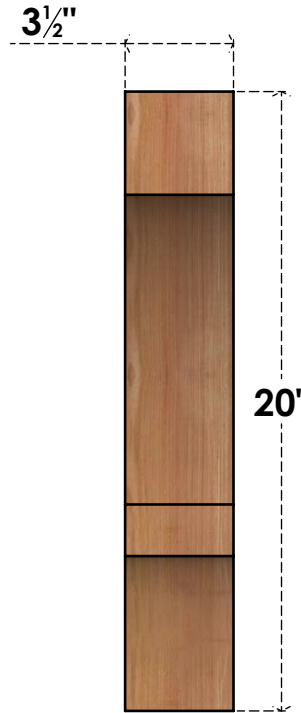

BRC04X16X20BOA00SWR

3 1/2"W X 16"D X 20"H BALBOA SMOOTH BRACE, WESTERN RED CEDAR

SIDE

FRONT

EKENA MILLWORK
 2300 WEST MAIN ST.
 CLARKSVILLE, TX 75426
 TOLL FREE: 866-607-0453
 WWW.EKENAMILLWORK.COM

NOTES

1. INSTALLATION TO BE COMPLETED IN ACCORDANCE WITH MANUFACTURER'S SPECIFICATIONS.
2. DRAWING MAY NOT BE TO SCALE
3. THIS DRAWING IS INTENDED FOR DESIGN AND PLANNING PURPOSES ONLY.
4. ALL INFORMATION CONTAINED HEREIN WAS CURRENT AT THE TIME OF DEVELOPMENT BUT MUST BE REVIEWED AND APPROVED BY THE PRODUCT MANUFACTURER TO BE CONSIDERED ACCURATE.
5. PRODUCTS ARE NOT KILN DRIED. THIS ITEM IS UNIQUE AND WILL CONTAIN THE NATURAL VARIATIONS THAT THE WOOD SPECIES OFFERS. THIS MAY RESULT IN VARIATIONS UP TO 1/4"