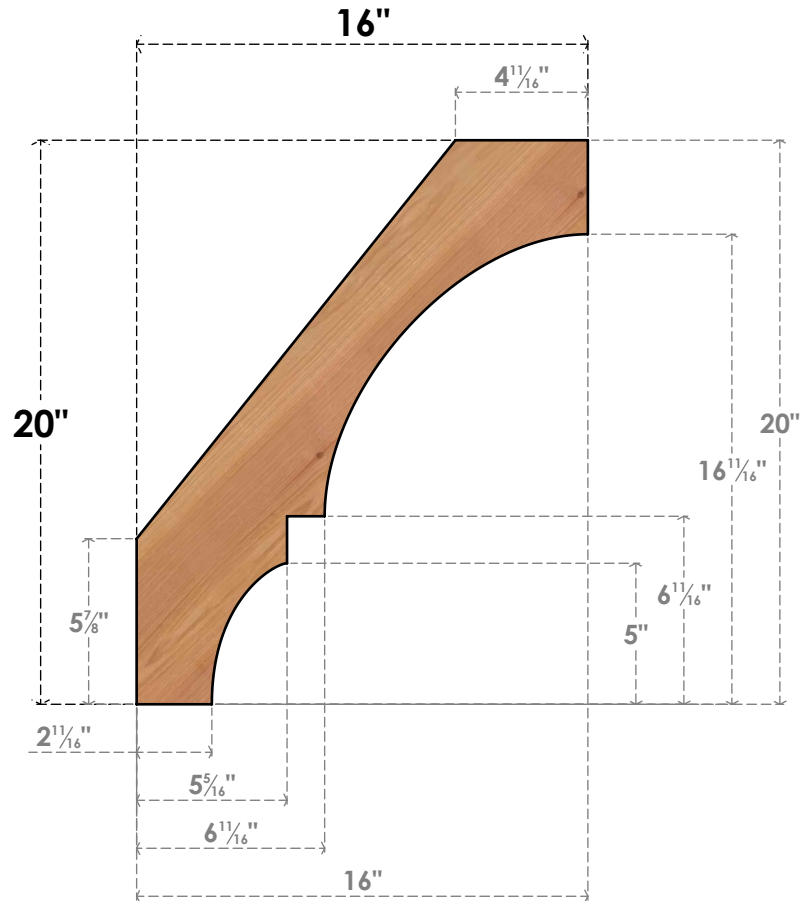

BRC04X16X20BOA00SWR

3 1/2"W X 16"D X 20"H BALBOA SMOOTH BRACE, WESTERN RED CEDAR

SIDE

FRONT

EKENA MILLWORK
 2300 WEST MAIN ST.
 CLARKSVILLE, TX 75426
 TOLL FREE: 866-607-0453
 WWW.EKENAMILLWORK.COM

NOTES

1. INSTALLATION TO BE COMPLETED IN ACCORDANCE WITH MANUFACTURER'S SPECIFICATIONS.
2. DRAWING MAY NOT BE TO SCALE
3. THIS DRAWING IS INTENDED FOR DESIGN AND PLANNING PURPOSES ONLY.
4. ALL INFORMATION CONTAINED HEREIN WAS CURRENT AT THE TIME OF DEVELOPMENT BUT MUST BE REVIEWED AND APPROVED BY THE PRODUCT MANUFACTURER TO BE CONSIDERED ACCURATE.
5. PRODUCTS ARE NOT KILN DRIED. THIS ITEM IS UNIQUE AND WILL CONTAIN THE NATURAL VARIATIONS THAT THE WOOD SPECIES OFFERS. THIS MAY RESULT IN VARIATIONS UP TO 1/4"